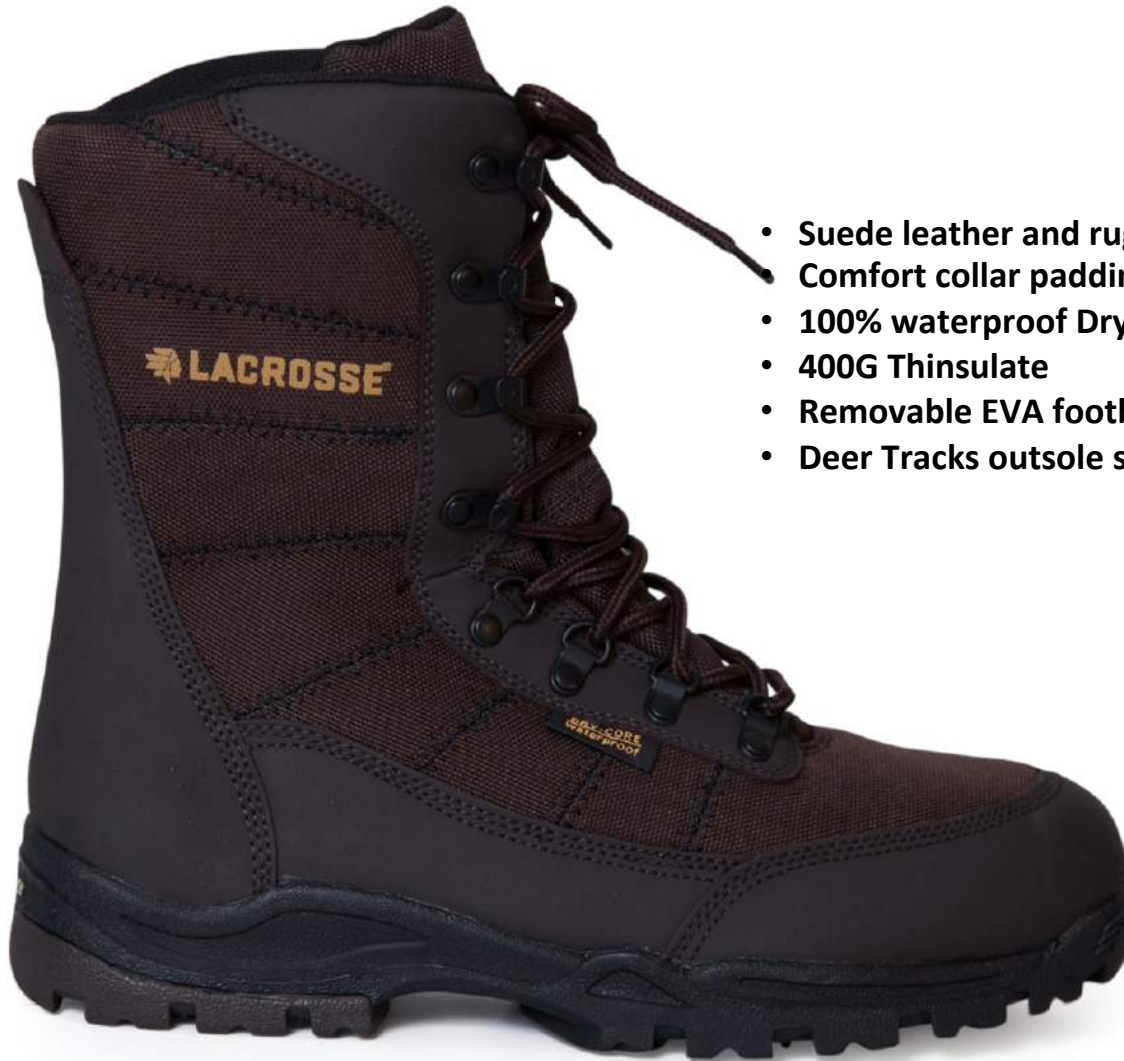

- Black
- 3mm Neoprene sock
- Natural rubber
- Fiberglass shank for arch support
- EVA footbed
- Pull tabs and side stretch panel for easy on/off

**20052 Hampton Men's
Size 41-48**

LACROSSE

- Green
- 3mm Neoprene sock
- Natural rubber
- Fiberglass shank for arch support
- EVA footbed
- Pull tabs and side stretch panel for easy on/off

541002 Silencer 8"
Size 41-46

- Suede leather and rugged 1000 Denier nylon upper
- Comfort collar padding
- 100% waterproof Dry-Core™ lining
- 400G Thinsulate
- Removable EVA footbed
- Deer Tracks outsole specifically designed for stalking